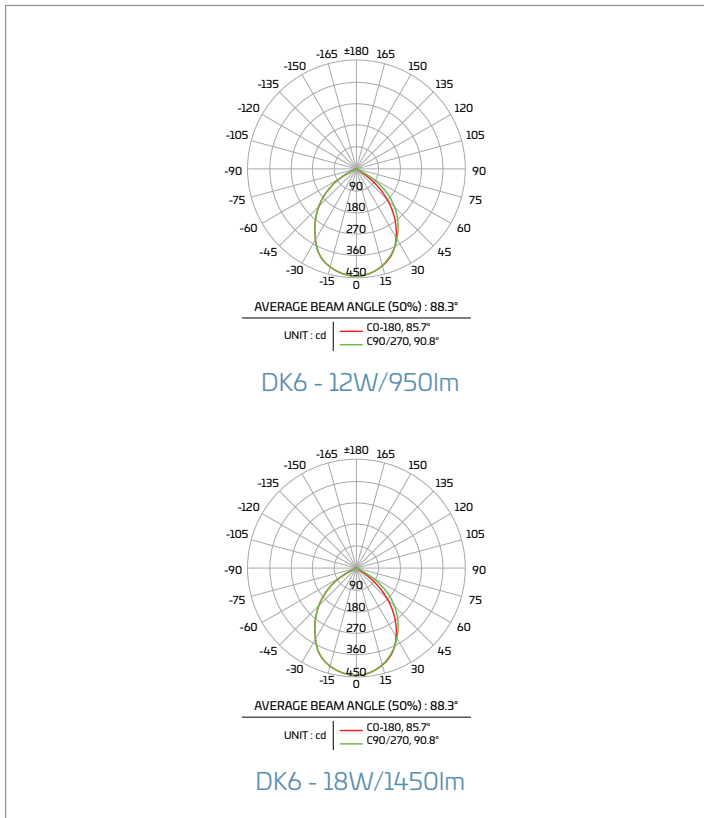

PHOTOMETRICS

DIMMER COMPATIBILITY

Dimmer	12 W	18 W	Dimmer	12 W	18 W
AH SDM/600/WHTE 600W	✓	✓	LUTRON TG-603PGH-WH	✓	✓
AH SDM3/1000/WHTE 1000W	✓	✓	LUTRON TGCL-153PH-WH	✓	✓
ALMOND LUXDM600-12 600W	✓	✗	LUTRON CT-103P-WH 1000W	✗	✗
CTL DM600-12-3 600W	✓	✓	LUTRON CTCL-153P-WH 600W	✗	✗
GE 18024 600W	✓	✓	LUTRON D-600PH-3CK 600W	✗	✗
LEVITON IPI06 600W	✗	✗	LUTRON D-600PH-DK 600W	✗	✓
LEVITON IPI06-1LZ 600W	✓	✓	LUTRON D-600RH-DK 600W	✓	✗
LEVITON White/Lvory/Light Almond IPI10-1LZ 600W	✓	✓	LUTRON D-600R-IV 600W	✓	✓
LEVITON 603-6631-A 600W	✓	✓	LUTRON D-600R-WH 600W	✓	✗
LEVITON 6631-A 600W	✓	✓	LUTRON DV-600PH-WH 600W	✓	✓
LEVITON 6631-LA 600W	✓	✓	LUTRON DV-603P600W	✓	✓
LEVITON 6631-LA 600W	✓	✓	LUTRON DV-603PH-WH 600W	✓	✓
LEVITON 6683 600W	✓	✗	LUTRON DV-603PH 600W	✗	✓
LEVITON 6683-10Z 600W	✓	✗	LUTRON DVCL-153PH 600W	✗	✗
LEVITON 6683-1W 600W	✗	✗	LUTRON DVCL-153PH-WH 600W	✗	✗
LEVITON 6684 600W	✗	✗	LUTRON DVW-600PH-WH 600W	✗	✓
LEVITON LIGHT ALMOND NO.6672 600W	✓	✓	LUTRON DVWCL-153PH-WH 600W	✗	✗
LEVITON WHITE NO.IPL06 600W	✓	✓	LUTRON DVWCL-153PH-WHC	✗	✗
LUTRON AY-600PH-WH	✗	✓	LUTRON LGCL-153CL 600W	✗	✗
LUTRON AY-600P-WH	✓	✓	LUTRON MAW-600 600W	✗	✗
LUTRON AYCL-153PH	✓	✓	LUTRON MAW-600H-AL 600W	✗	✗
LUTRON AYCL-153P-WH	✗	✓	LUTRON MAW-600H-WH 600W	✗	✗
LUTRON DV-600P-WH	✓	✓	LUTRON S-10PH 1000W	✓	✓
LUTRON DVCL-253PH	✓	✓	LUTRON S-600 600W	✓	✓
LUTRON MACL-153MH-WH	✓	✓	LUTRON S-600-AL 600W	✓	✓
LUTRON MACL-153MLH-WH	✓	✓	LUTRON S-600-IV 600W	✓	✓
LUTRON MACL-153MR-WH	✗	✓	LUTRON S-600PR-WH 600W	✗	✗
LUTRON MACL-153M-WH	✗	✓	LUTRON S-603PH-WH 600W	✓	✓
LUTRON MA-RH	✗	✗	LUTRON SCL-153P-WH 600W	✓	✓
LUTRON MSCL-OP153MH-WH	✓	✓	LUTRON TG-600PH-IV 600W	✗	✓
LUTRON PD-6WCL	✓	✓	LUTRON TG-600PH-WH 600W	✓	✓
LUTRON S-600H-WH 600W	✗	✗	LUTRON TGCL-153PH-WH 600W	✗	✗
LUTRON S-600P-WH	✗	✓	LUTRON TGCL-153PLH-WH 600W	✗	✓
LUTRON S-600P-WH	✗	✗	Maxxima MEW-DM600	✗	✗
LUTRON S-603PGH-WH 600W	✓	✓			
LUTRON SCL-153PH-WH	✓	✓			
LUTRON SELV-300P-WH	✓	✓