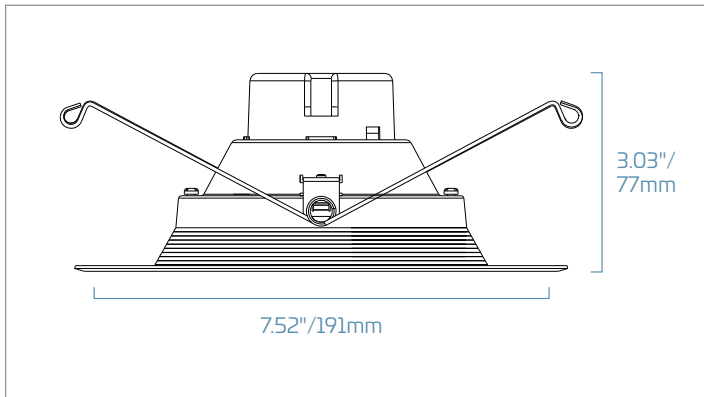

PERFORMANCE SUMMARY

Order Code	Item #	Lumens	Watts	LPW	CCT	CRI	Life/Hours	Replaces Incan.	ES
10341	DK6-12W/8/927-D-120-W/B	800	12W		2700K	90+	35,000	65W BR	★
10342	DK6-12W/8/930-D-120-W/B	800	12W		3000K	90+	35,000	65W BR	★
10343	DK6-12W/8/940-D-120-W/B	800	12W		4000K	90+	35,000	65W BR	★
10344	DK6-12W/8/950-D-120-W/B	800	12W		5000K	90+	35,000	65W BR	★
10345	DK6-18W/12.5/927-D-120-W/B	1,250	18W		2700K	90+	35,000	100W BR	★
10346	DK6-18W/12.5/930-D-120-W/B	1,250	18W		3000K	90+	35,000	100W BR	★
10347	DK6-18W/12.5/940-D-120-W/B	1,250	18W		4000K	90+	35,000	100W BR	★
10350	DK6-18W/12.5/950-D-120-W/B	1,250	18W		5000K	90+	35,000	100W BR	★

NOTE: Use order code when ordering. ★ENERGY STAR® Rated

DIMENSIONS